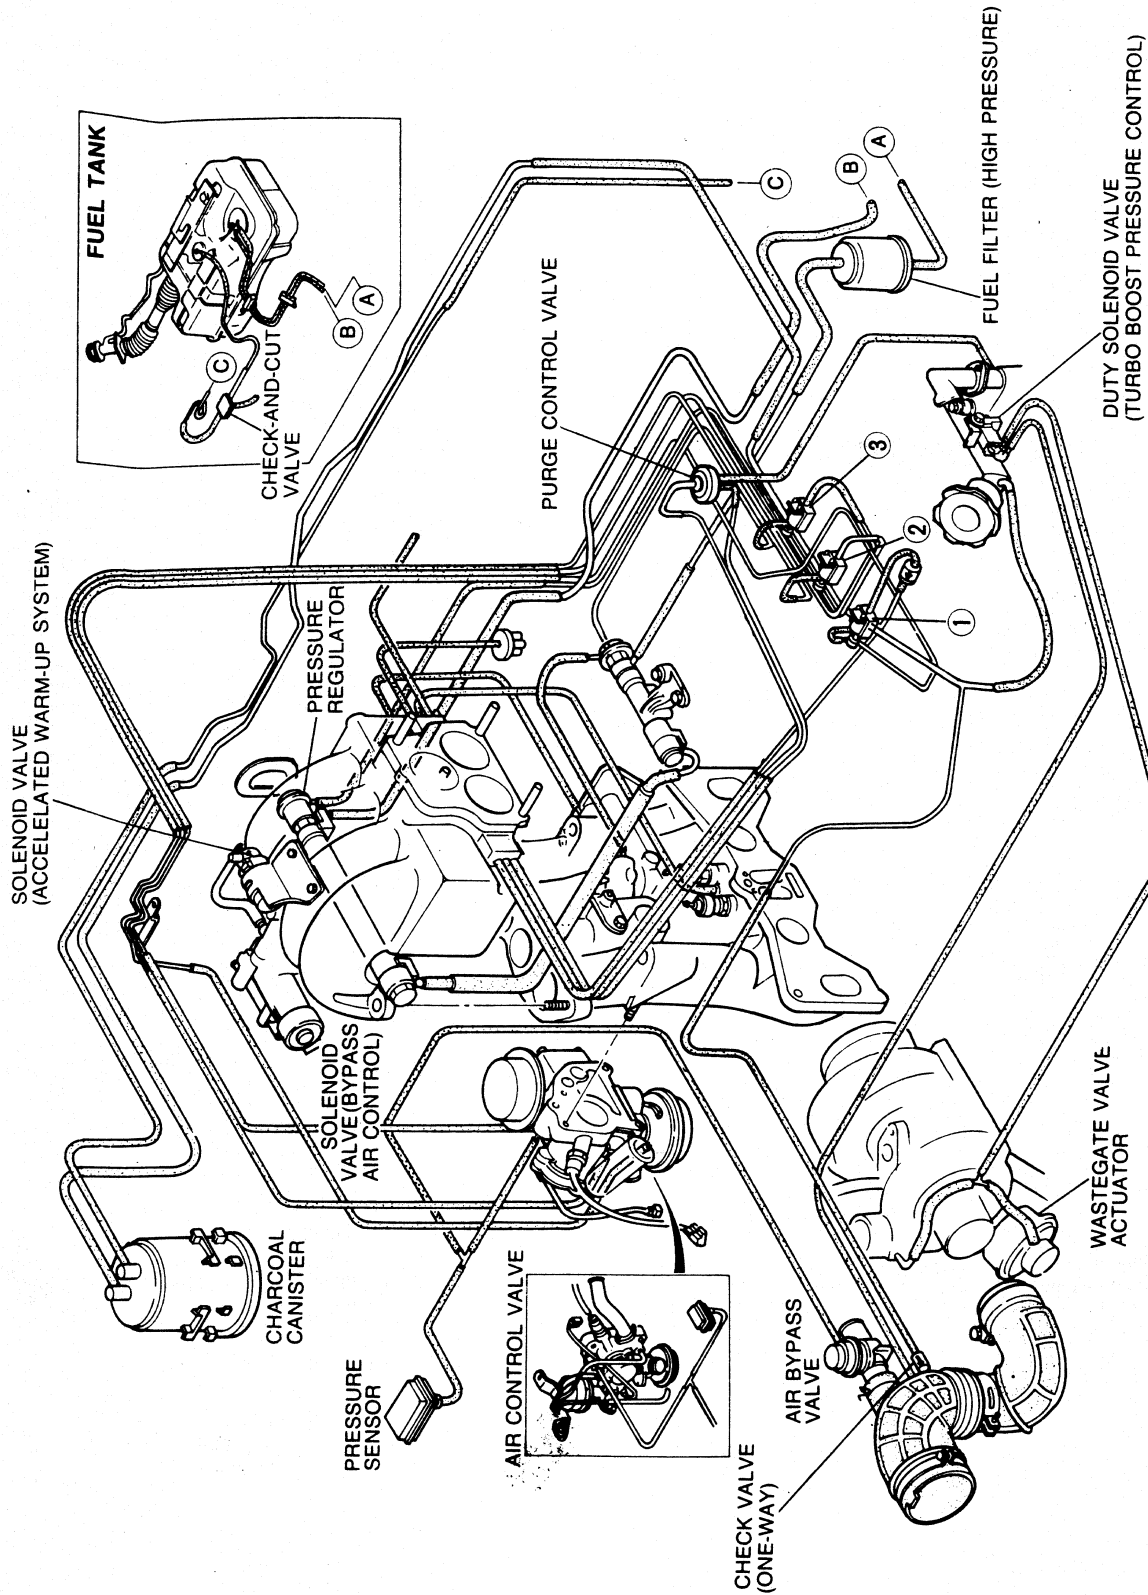

VACUUM HOSE ROUTING DIAGRAM

- ① SOLENOID VALVE (SWITCH)—GRAY
- ② SOLENOID VALVE (PRC)—ORANGE
- ③ SOLENOID VALVE (RELIEF)—BLUE